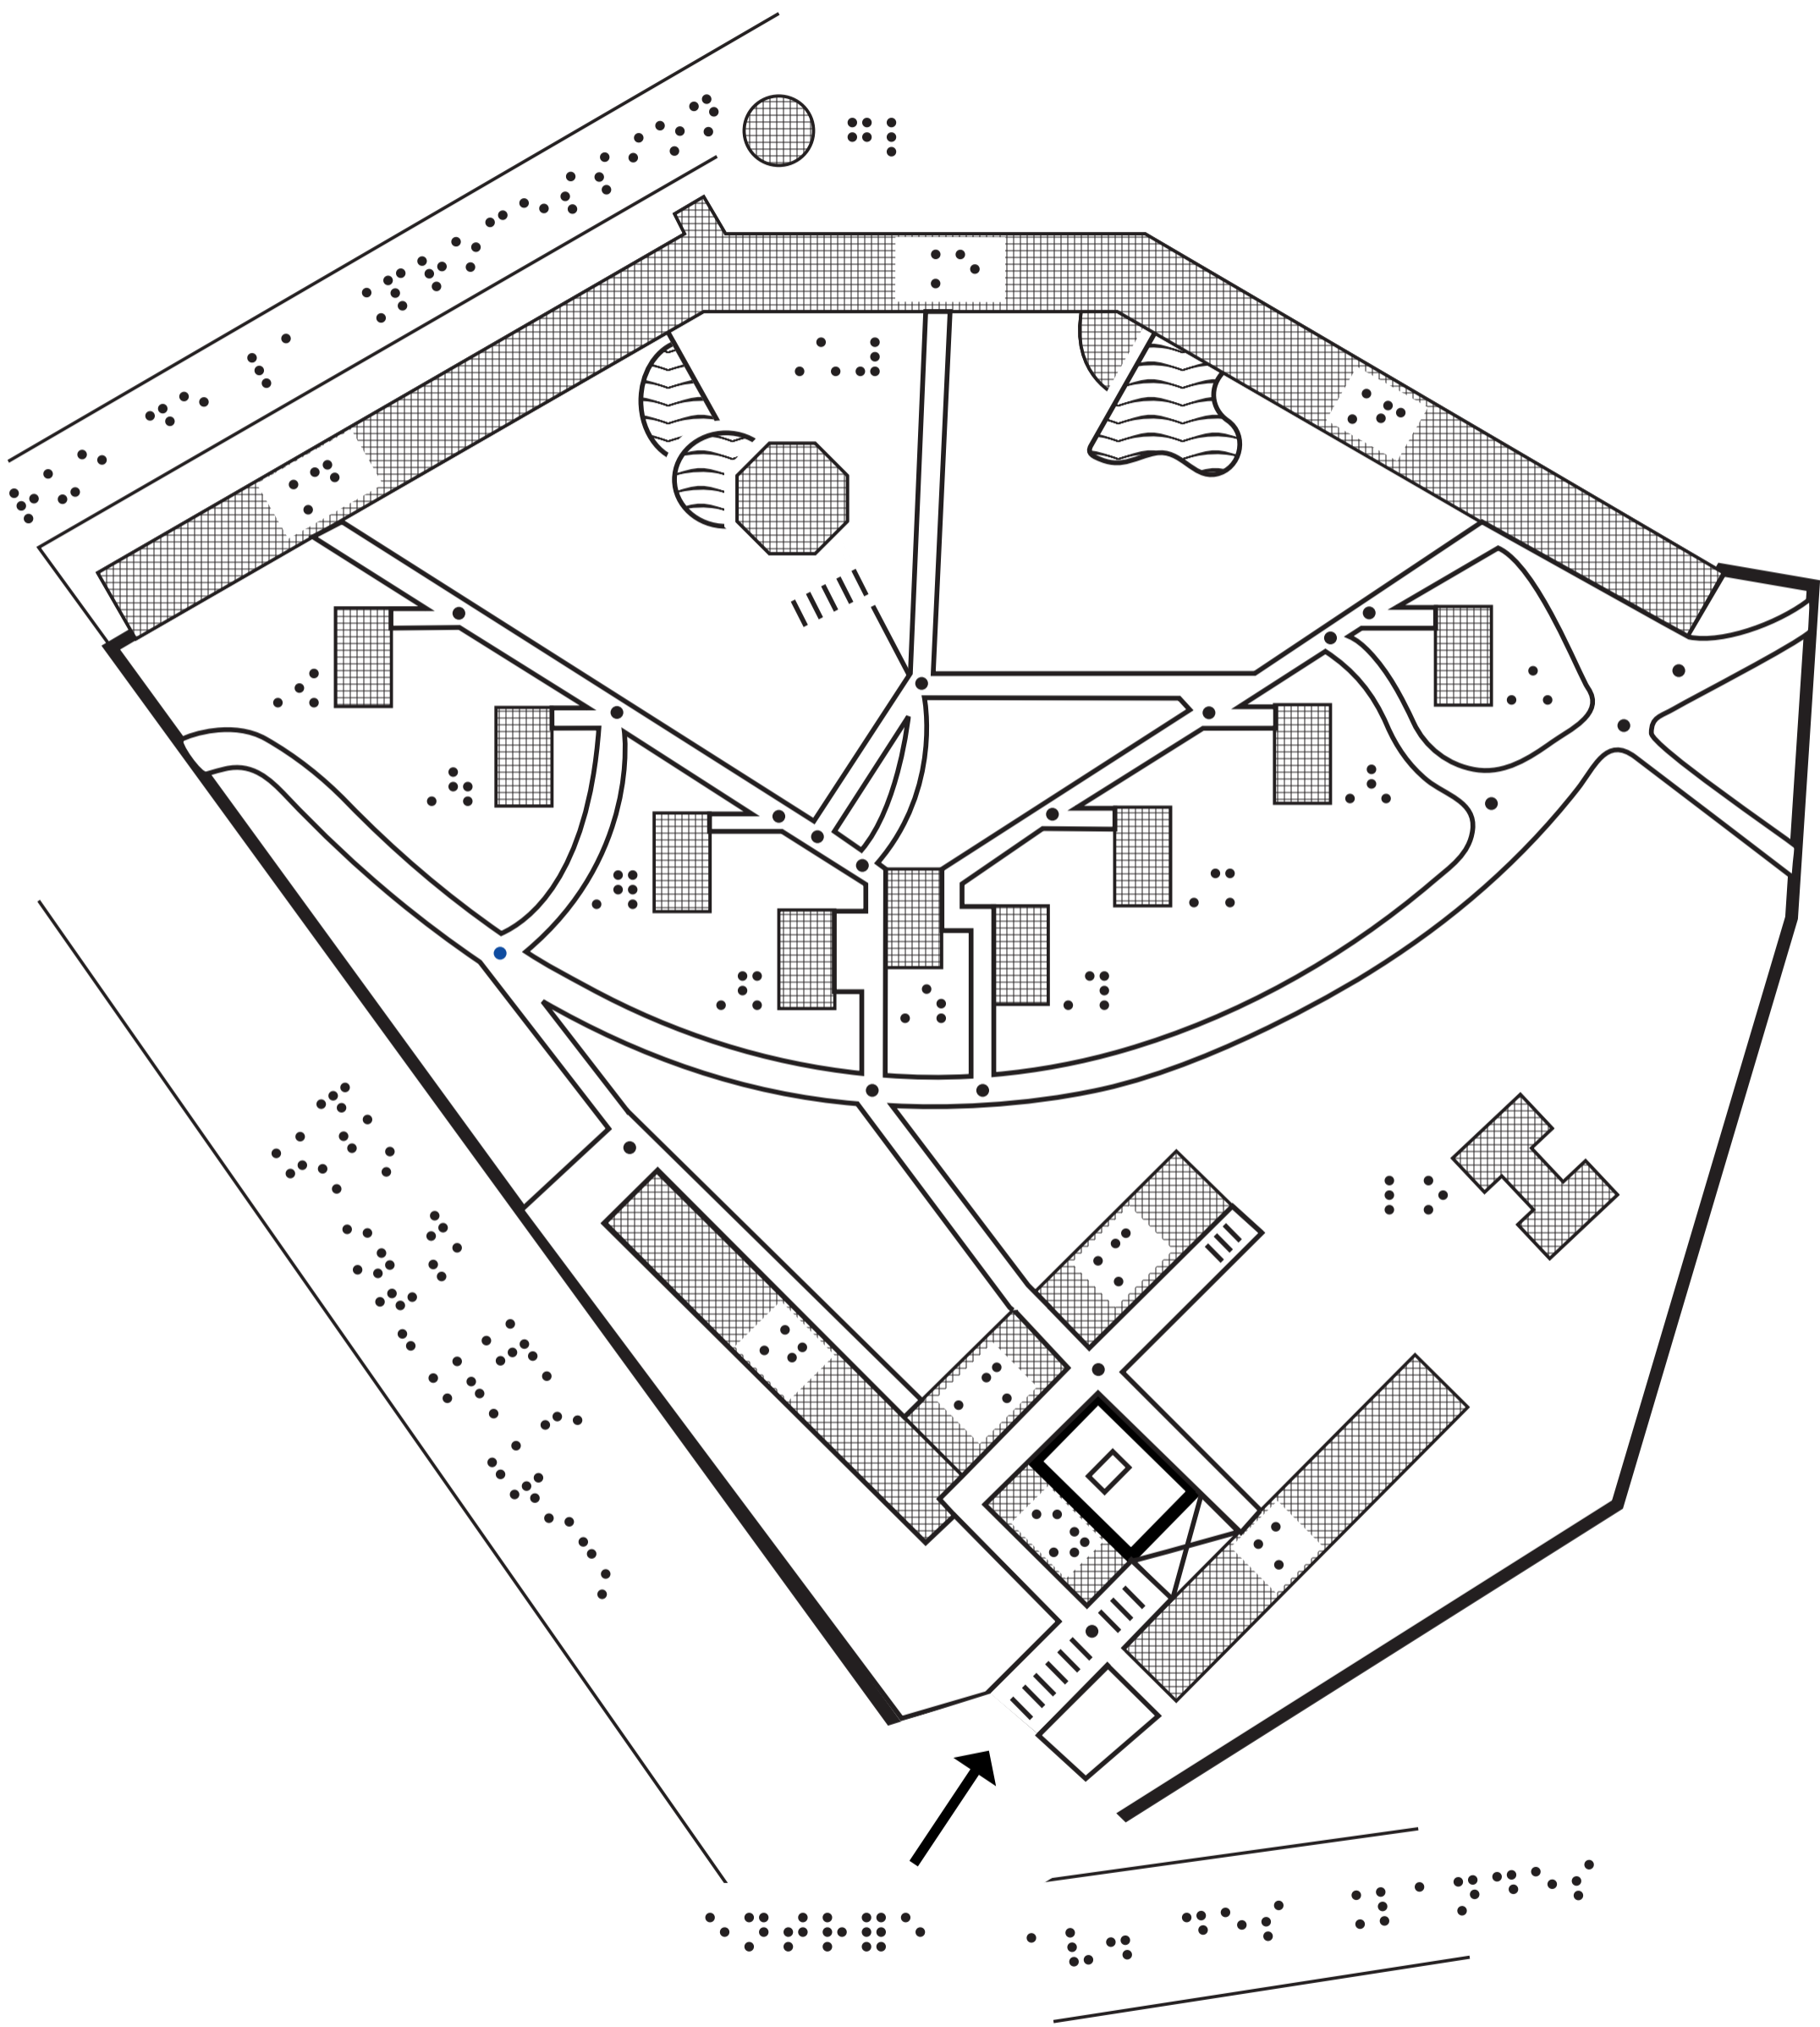

Plan général de l'INSHEA - Niveau 1 patio

Braille text at the top of the page, likely representing the title or main heading.

Plan général de l'INSHEA -
niveau 1 patio (légende)

Braille text corresponding to the grid pattern.

Braille text block, likely describing a room or area.

Braille text block, likely describing a room or area.

Braille text block, likely describing a room or area.

Braille text block, likely describing a room or area.

Braille text block, likely describing a room or area.

Braille text corresponding to the square symbol.

Braille text block, likely describing a room or area.

Braille text corresponding to the wavy oval symbol.

Braille text block, likely describing a room or area.